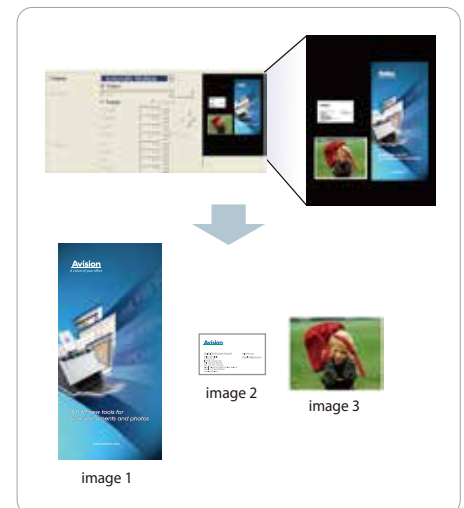

### Features:

- Large 11.7" x 16.5" scanning area
- Multiple images cropping
- Easy-to-use button scanning
- Auto crop, deskew and thresholding image-enhancing features
- Bundled software applications include Avision Button Manager V2, Avision AvScan X, Nuance PaperPort SE 14

The FB5000 is Avision's next generation of A3 flatbed scanner. Based on CIS (Contact Image Sensor) technology, the scanner is much more slimmer compared to traditional scanner with CCD design.

Capable of scanning up to A3 size, the slim FB5000 is perfectly suited to scan complete book spreads, two letter-sized pages (simultaneously), large-format magazines, legal-sized documents, photographs and more, all in brilliant color.

In addition, the scanner comes with the convenient feature of multiple images cropping. With this feature, various sizes of documents such as photos, ID Cards, or business cards can be placed on the flatbed and the scanner is able to crop and create multiple images according to the original sizes of the documents in one single scan.

### Multiple Cropping

With this feature, various sizes of documents such as photos, ID Cards, or business cards can be placed on the flatbed and the scanner is able to crop and create multiple images according to the original sizes of the documents in one single scan.