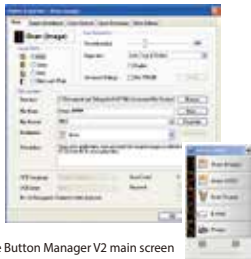

Avision FB5000 A3 Slim Flatbed Scanner

Avision's Button Manager V2

-Completes your scan with a single step

The Button Manager V2 main screen